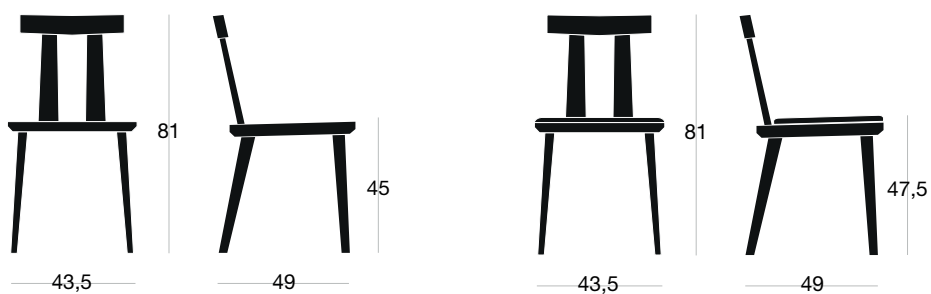

EN The Milano chair features the strong shape of the back with a strong aesthetic presence and also a practical function, in that it allows an easy grip in order to move it around in the room. Milano is available in natural oak, with characteristic veining, in natural beech or stained in different colours. Suitable for contemporary interiors, at home or for contract use.

SIPA

sedia/chair

Milano

Dati tecnici Technical data

Faggio Beech	Peso Weight (kg)	Imballo Box (kg)	Piedini Feet	Test
			Plastica/Plastic Feltro/Felt Glider su richiesta/ On request	
Faggio imbottito Upholstery beech			Plastica/Plastic Feltro/Felt Glider su richiesta/ On request	
Rovere Oak			Plastica/Plastic Feltro/Felt Glider su richiesta/ On request	
Rovere imbottito Upholstery oak			Plastica/Plastic Feltro/Felt Glider su richiesta/ On request	