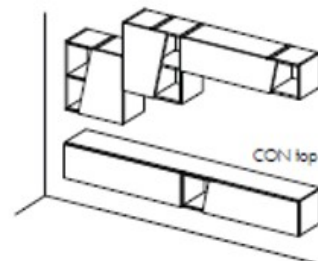

• The unit have the top hung door if fixed up 157 cm
The unit fixed lower than 1570 mm have the bottom hung door

BOX composizioni

C53B

900x307x1680H
misure ingombro
finitura tutto Oak

C57K

1800x307x640H
finitura tutto Oak

C40B

2700x1800H

C05B

3000x1950H

C72B fotografata

3600x1900H

C07B fotografata
2500x1800H

C37B
2700x1800H

C01B fotografata
2400x1800H

C46B fotografata
3300x1800H

C18B fotografata
3300x1800H

C15B fotografata
2850x1800H

C09B
2700x1800H

C50B - C51B
3600x1800H

C52B fotografata
3600x1800H

C25B
3000x1850H

C22B fotografata
3000x1900H

C74B
2700x1800H

C30B (con Basi a Ribalta) fotografata
3000x1850H

C31B (con Basi a Cestone)
3000x1850H

C33B (con Basi a Ribalta)
2700x1850H

C66B
3000x1500H

C71B
3000x1800H

C56B
2700x1950H