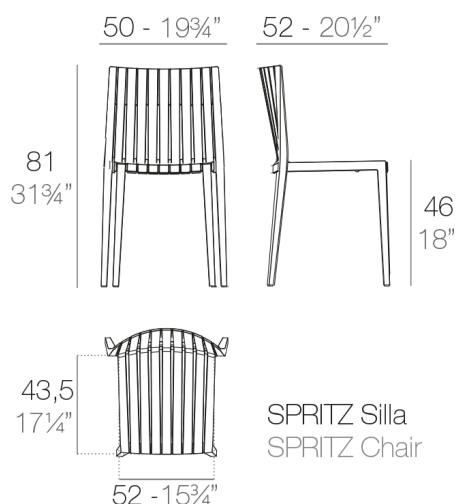

SPRITZ SEDIA

By Archirivolto Design

"The white wooden fences lining the beach, the small strips that follow each other, in their perfect geometry. It's this picture that inspired the collection Spritz, which is composed of the stolen details to this inspiration. Chair, armchair, stool and high table: perfect for every need, the collection Spritz adapts well to any context, hospitality and home. It is not a coincidence that Spritz, the collection created by Archirivolto for Vondom, embodies in the name the idea of freshness and purity of shapes. Rigorous shapes that connect home and world, with a kaleidoscope of variations and nuances: this mix between the linearity of northern European style and the typical warmth of Mediterranean creates a dialogue between indoor and outdoor.
View online: <https://www.vondom.com/it/prodotti/56016>

Caratteristiche

Descrizione

realizzato in polipropilene a iniezione a gas air-moulding e rinforzato con fibra di vetro . Impilabile . Disponibile in vari colori . Adatto per interni ed esterni.

Peso

5 Kg

IncludInclude

NAUTIC Tessuto nautico adatto per uso esterno e interno .

Finiture

BASIC PP

Ref. 56016

Disponibile in vari colori

COLOR

BIANCO
NERO
BRONZO
ECRU

BASIC PP