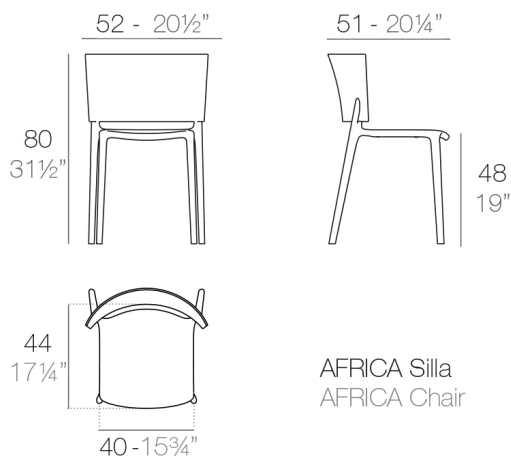

Finiture

BASIC PP

Ref. 65036

Disponibile in vari colori

LACQUERED COLOR INJECTION PP

Ref. 65036F

VONDOM REVOLUTION

Ref. 65036VR

Polipropilene riciclato proveniente da reti da pesca, plastica riciclata delle isole baleari e bottiglie raccolte nei nostri mari.

COLOR	BASIC PP	VONDOM REVOLUTION
NAVY		
PICKLE		
BIANCO