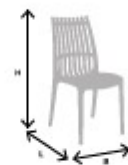

CHAIR FOR INDOOR AND OUTDOOR USE

High and embracing backrest and vertical shaped sticks make Alina chair slim and particularly solid and impressive. The space between the sticks makes the chair extremely light, so this model is suitable for elegant domestic and contract locations.

**/ Colori / Colors**

Bianco
White

W

Tortora
Taupe

T

Nero
Black

BK

/ Dimensioni / Dimensions

(cm)

Dimensioni / Size (L-B-H):	54 x 46 x 91
Imballo / Packaging:	Cartone / Box
Dimensioni Pallet / Pallet size:	140 x 100 x 235
Pz. Cartone / Pieces Box:	4
Cartoni Pallet / Box Pallet:	8
Pallets Camion / Pallet Truck:	22
Pz. Camion / Pieces Truck:	704

**/ Caratteristiche / Features**

Sedia Indoor / Indoor Use

Sedia Outdoor / Outdoor Use

Sedia Impilabile / Stackable Chair

N. Sedia Impilabili / Stackable up to