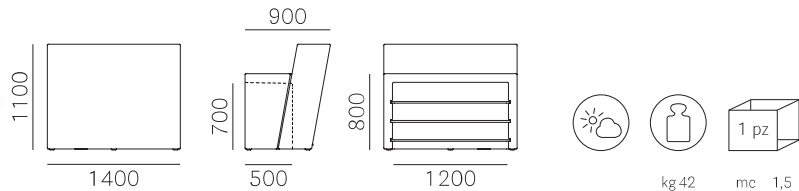

Oblique OBL_BI

PEDRALI®
THE ITALIAN ESSENCE

DESIGN
Pedrali R&D

MATERIALS

Materiali
Materialien
Matériaux
Materiales

- **LINEAR BAR-COUNTER** - BANCONE LINEARE - LINEAR BANK - COMPTOIR LINÉAIRE - BARRA LINEAR
  SINGLE MATERIAL, PE - Polyethylene, UV resistant
  Monomaterica - Polietilene, anti UV / Einheitlichem material - Polyethylen, Anti-UV / Monomatiere - Polyéthylène, anti-UV / Material único - Polietileno, anti-UV

TECHNOLOGY - TECNOLOGIA - TECHNOLOGIE - TECHNOLOGIE - TECNOLOGÍA

Rotomoulding

Stampaggio rotazionale / Rotationspressen / Moulage en rotation / Moldeo rotacional

COLORS - COLORI - FARBEN - COLORIS - COLORES

Hammered surface

Superficie gofrata / Gaufrierte Oberfläche / Surface gaufrée / Superficie microtexturada

FEET - PIEDINI - GLEITER - PATINS - TACOS

code 1002

Adjustable, 5x Ø30 mm, Polyethylene, black

Regolabili, 5x Ø30 mm, in PE, nero / Verstellgleiter, 5x Ø30 mm, Polyäthylen, schwarz / Réglables, 5x Ø30 mm, polyéthylène, noir / Regulables, 5x Ø30 mm, polietileno, negro

ACCESSORIES

Accessori
Zubehörteile
Accessoires
Accesorios

code IGL_LUCE

Lighting kit

Kit per illuminazione / Beleuchtungskit / Kit lumineux / Kit de iluminación

code OBL_SUP_MET_BI

Upper top

Ripiano superiore / Obere Platte / Plateau supérieur / Sobre superior

code OBL_RIP_MET_BI

Work top

Ripiano di lavoro / Arbeitsplatte / Plan de travail / Plano de trabajo

code K_RIP_INF_BI100E

Kit with 3 lower tops

Kit con 3 ripiani inferiori / Kit mit 3 Untere Platte / Kit avec 3 plateaux inférieurs / Kit con 3 sobres inferiores

Reproduction of this document is strictly prohibited without prior written authorisation from Pedrali spa. Sizes, weights and finishes may change without previous notice.
È vietata la riproduzione del seguente documento senza previa autorizzazione scritta da parte di Pedrali spa. Dimensioni, pesi e finiture possono variare senza alcun preavviso.